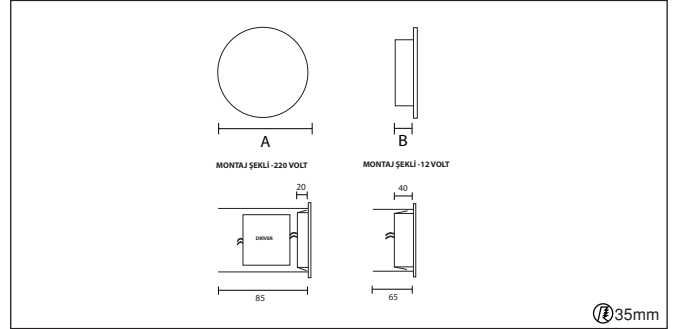

Recessed / Gömme

Optics / Optik