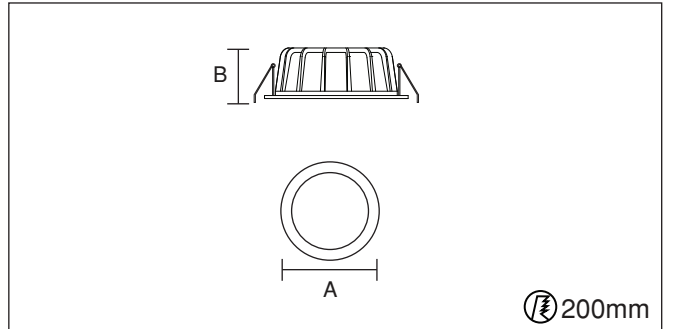

Locations INTERIOR Fixation Recessed

Hem konut hem profesyonel sektörlerde kullanabileceğiniz alçak tavanlı modern yaşam alanları için tercih edebileceğiniz spot serisi mekanlarınızı homojen aydınlatır.

Spot series that you can prefer for modern living spaces with low ceilings that you can use in both residential and professional sectors could illuminate your spaces homogeneously.

Code	Watt	Kelvin	Lümen	Kg	CRI	A	B	C
12026113	24.5 Watt	2700	2908	695gr.	80	230	42	-

- -Akıllı soğutma tasarımı.
- -1-10V, DALI ve switch dim seçenekleri bulunmaktadır.
- -Acil aydınlatma kit sistemi uygulanabilir.
- -Gövde elektrostatik toz boyalı,metal.
- -Standart renkler: beyaz, siyah, gri ve isteğe bağlı özel renk seçeneği mevcuttur.
- -Ledler OSRAM, Driver OSRAM,TRİDONİC ve MEANWELL markalıdır.

- -Clever thermal design
- -1-10V, DALI ve switch dim seçenekleri bulunmaktadır
- Emergency kit system can be integrated
- Electrostatic powder coated metal body.
- Basic colours: white, black, silver and special color options.
- OSRAM Leds,OSRAM,TRİDONİCS and MEANWELL drivers

Recessed / Gömme

Optic / Optik