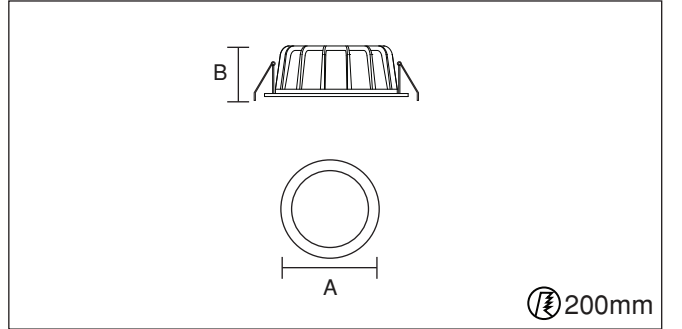

Locations INTERIOR Fixation Recessed

Hem konut hem profesyonel sektörlerde kullanabileceğiniz alçak tavanlı modern yaşam alanları için tercih edebileceğiniz spot serisi mekanlarınızı homojen aydınlatır.

Spot series that you can prefer for modern living spaces with low ceilings that you can use in both residential and professional sectors could illuminate your spaces homogeneously.

Code	Watt	Kelvin	Lümen	Kg	CRI	A	B	C
12023443	24.5 Watt	4000	3142	685gr.	80	220	42	-

- -Akıllı soğutma tasarımı.
- -1-10V, DALI ve switch dim seçenekleri bulunmaktadır.
- -Acil aydınlatma kit sistemi uygulanabilir.
- -Gövde elektrostatik toz boyalı,metal.
- -Standart renkler: beyaz, siyah, gri ve isteğe bağlı özel renk seçeneği mevcuttur.
- -Ledler OSRAM, Driver OSRAM,TRİDONİC ve MEANWELL markalıdır.

- -Clever thermal design
- -1-10V, DALI ve switch dim seçenekleri bulunmaktadır
- Emergency kit system can be integrated
- Electrostatic powder coated metal body.
- Basic colours: white, black, silver and special color options.
- OSRAM Leds,OSRAM,TRİDONİCS and MEANWELL drivers

Recessed / Gömme Optic / Optik