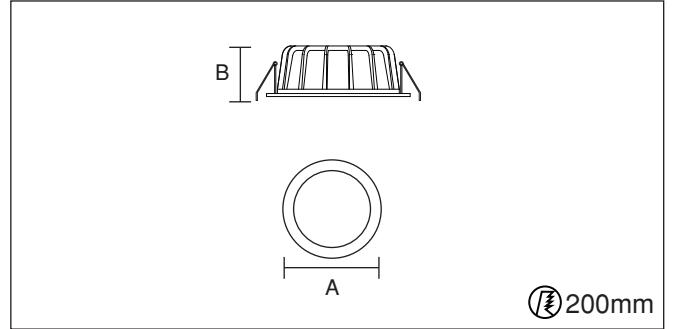

Locations INTERIOR Fixation Recessed

Hem konut hem profesyonel sektörlerde kullanabileceğiniz alçak tavanlı modern yaşam alanları için tercih edebileceğiniz spot serisi mekanlarınızı homojen aydınlatır.

Spot series that you can prefer for modern living spaces with low ceilings that you can use in both residential and professional sectors could illuminate your spaces homogeneously.

Code	Watt	Kelvin	Lümen	Kg	CRI	A	B	C
12023442	24.5 Watt	3000	2993	685gr.	80	220	42	-

- -Akıllı soğutma tasarımı.
- -1-10V, DALI ve switch dim seçenekleri bulunmaktadır.
- -Acil aydınlatma kit sistemi uygulanabilir.
- -Gövde elektrostatik toz boyalı,metal.
- -Standart renkler: beyaz, siyah, gri ve isteğe bağlı özel renk seçeneği mevcuttur.
- -Ledler OSRAM, Driver OSRAM,TRİDONİC ve MEANWELL markalıdır.

- -Clever thermal design
- -1-10V, DALI ve switch dim seçenekleri bulunmaktadır
- Emergency kit system can be integrated
- Electrostatic powder coated metal body.
- Basic colours: white, black, silver and special color options.
- OSRAM Leds,OSRAM,TRİDONİCS and MEANWELL drivers

Recessed / Gömme Optic / Optik