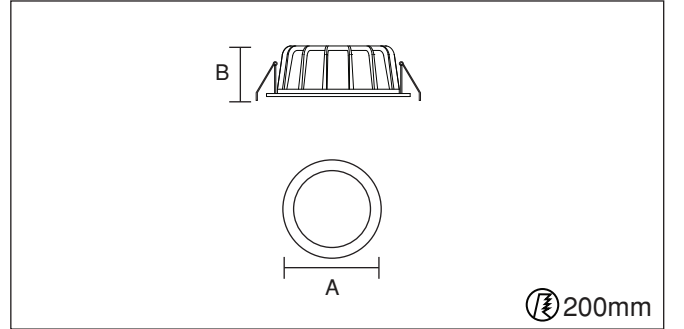

Locations INTERIOR Fixation Recessed

Hem konut hem profesyonel sektörlerde kullanabileceğiniz alçak tavanlı modern yaşam alanları için tercih edebileceğiniz spot serisi mekanlarınızı homojen aydınlatır.

Spot series that you can prefer for modern living spaces with low ceilings that you can use in both residential and professional sectors could illuminate your spaces homogeneously.

Code	Watt	Kelvin	Lümen	Kg	CRI	A	B	C
12023441	24.5 Watt	2700	2908	685gr.	80	220	42	-

- -Akıllı soğutma tasarımı.
- -1-10V, DALI ve switch dim seçenekleri bulunmaktadır.
- -Acil aydınlatma kit sistemi uygulanabilir.
- -Gövde elektrostatik toz boyalı,metal.
- -Standart renkler: beyaz, siyah, gri ve isteğe bağlı özel renk seçeneği mevcuttur.
- -Ledler OSRAM, Driver OSRAM,TRİDONİC ve MEANWELL markalıdır.

- -Clever thermal design
- -1-10V, DALI ve switch dim seçenekleri bulunmaktadır
- Emergency kit system can be integrated
- Electrostatic powder coated metal body.
- Basic colours: white, black, silver and special color options.
- OSRAM Leds,OSRAM,TRİDONİCS and MEANWELL drivers

Recessed / Gömme

Optic / Optik