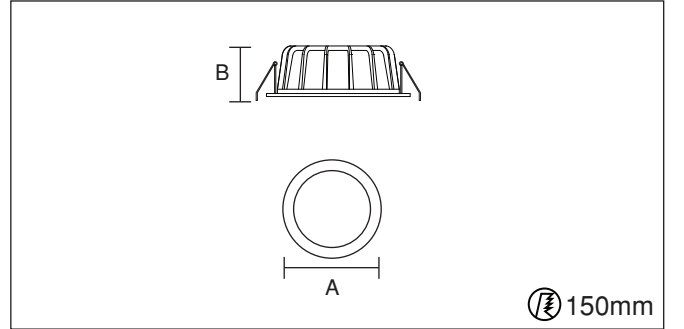

Locations INTERIOR Fixation Recessed

Hem konut hem profesyonel sektörlerde kullanabileceğiniz alçak tavanlı modern yaşam alanları için tercih edebileceğiniz spot serisi mekanlarınızı homojen aydınlatır.

Spot series that you can prefer for modern living spaces with low ceilings that you can use in both residential and professional sectors could illuminate your spaces homogeneously.

Code	Watt	Kelvin	Lümen	Kg	CRI	A	B	C
12023440	19.5 Watt	4000	2411	480gr.	80	170	42	-

- -Akıllı soğutma tasarımı.
- -1-10V, DALI ve switch dim seçenekleri bulunmaktadır.
- -Acil aydınlatma kit sistemi uygulanabilir.
- -Gövde elektrostatik toz boyalı,metal.
- -Standart renkler: beyaz, siyah, gri ve isteğe bağlı özel renk seçeneği mevcuttur.
- -Ledler OSRAM, Driver OSRAM,TRİDONİC ve MEANWELL markalıdır.

- -Clever thermal design
- -1-10V, DALI ve switch dim seçenekleri bulunmaktadır
- Emergency kit system can be integrated
- Electrostatic powder coated metal body.
- Basic colours: white, black, silver and special color options.
- OSRAM Leds,OSRAM,TRİDONİCS and MEANWELL drivers

Recessed / Gömme Optic / Optik