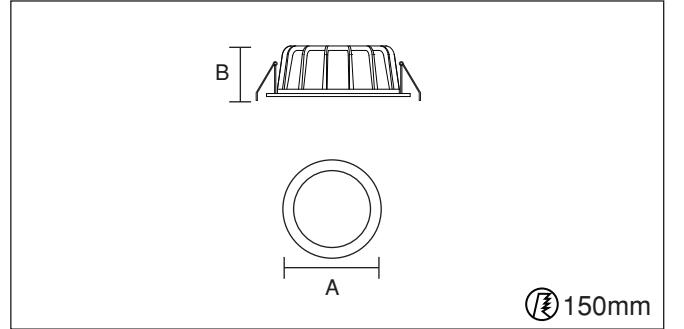

Locations INTERIOR Fixation Recessed

Hem konut hem profesyonel sektörlerde kullanabileceğiniz alçak tavanlı modern yaşam alanları için tercih edebileceğiniz spot serisi mekanlarınızı homojen aydınlatır.

Spot series that you can prefer for modern living spaces with low ceilings that you can use in both residential and professional sectors could illuminate your spaces homogeneously.

Code	Watt	Kelvin	Lümen	Kg	CRI	A	B	C
12023439	19.5 Watt	3000	2297	480gr.	80	170	42	-

- -Akıllı soğutma tasarımı.
- -1-10V, DALI ve switch dim seçenekleri bulunmaktadır.
- -Acil aydınlatma kit sistemi uygulanabilir.
- -Gövde elektrostatik toz boyalı,metal.
- -Standart renkler: beyaz, siyah, gri ve isteğe bağlı özel renk seçeneği mevcuttur.
- -Ledler OSRAM, Driver OSRAM,TRİDONİC ve MEANWELL markalıdır.

- -Clever thermal design
- -1-10V, DALI ve switch dim seçenekleri bulunmaktadır
- Emergency kit system can be integrated
- Electrostatic powder coated metal body.
- Basic colours: white, black, silver and special color options.
- OSRAM Leds,OSRAM,TRİDONİCS and MEANWELL drivers

Recessed / Gömme

Optic / Optik