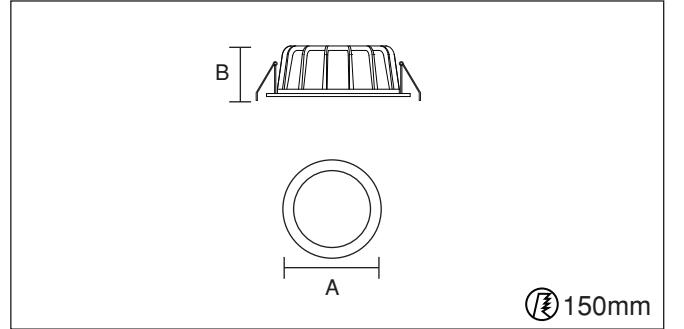

Locations INTERIOR Fixation Recessed

Hem konut hem profesyonel sektörlerde kullanabileceğiniz alçak tavanlı modern yaşam alanları için tercih edebileceğiniz spot serisi mekanlarınızı homojen aydınlatır.

Spot series that you can prefer for modern living spaces with low ceilings that you can use in both residential and professional sectors could illuminate your spaces homogeneously.

Code	Watt	Kelvin	Lümen	Kg	CRI	A	B	C
12023438	19.5 Watt	2700	2232	480gr.	80	170	42	-

- -Akıllı soğutma tasarımı.
- -1-10V, DALI ve switch dim seçenekleri bulunmaktadır.
- -Acil aydınlatma kit sistemi uygulanabilir.
- -Gövde elektrostatik toz boyalı,metal.
- -Standart renkler: beyaz, siyah, gri ve isteğe bağlı özel renk seçeneği mevcuttur.
- -Ledler OSRAM, Driver OSRAM,TRİDONİC ve MEANWELL markalıdır.

- -Clever thermal design
- -1-10V, DALI ve switch dim seçenekleri bulunmaktadır
- Emergency kit system can be integrated
- Electrostatic powder coated metal body.
- Basic colours: white, black, silver and special color options.
- OSRAM Leds,OSRAM,TRİDONİCS and MEANWELL drivers

Recessed / Gömme

Optic / Optik