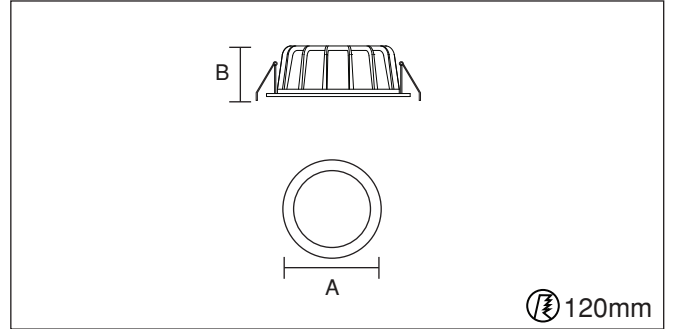

Locations INTERIOR Fixation Recessed

Hem konut hem profesyonel sektörlerde kullanabileceğiniz alçak tavanlı modern yaşam alanları için tercih edebileceğiniz spot serisi mekanlarınızı homojen aydınlatır.

Spot series that you can prefer for modern living spaces with low ceilings that you can use in both residential and professional sectors could illuminate your spaces homogeneously.

Code	Watt	Kelvin	Lümen	Kg	CRI	A	B	C
12023437	15 Watt	4000	1809	310gr.	80	140	42	-

- -Akıllı soğutma tasarımı.
- -1-10V, DALI ve switch dim seçenekleri bulunmaktadır.
- -Acil aydınlatma kit sistemi uygulanabilir.
- -Gövde elektrostatik toz boyalı,metal.
- -Standart renkler: beyaz, siyah, gri ve isteğe bağlı özel renk seçeneği mevcuttur.
- -Ledler OSRAM, Driver OSRAM,TRİDONİC ve MEANWELL markalıdır.

- -Clever thermal design
- -1-10V, DALI ve switch dim seçenekleri bulunmaktadır
- Emergency kit system can be integrated
- Electrostatic powder coated metal body.
- Basic colours: white, black, silver and special color options.
- OSRAM Leds,OSRAM,TRİDONİCS and MEANWELL drivers

Recessed / Gömme

Optic / Optik