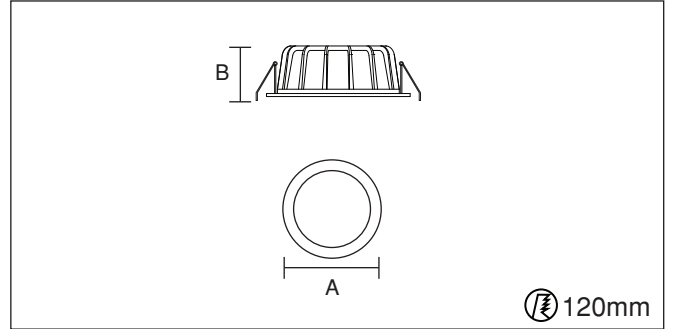

Locations INTERIOR Fixation Recessed

Hem konut hem profesyonel sektörlerde kullanabileceğiniz alçak tavanlı modern yaşam alanları için tercih edebileceğiniz spot serisi mekanlarınızı homojen aydınlatır.

Spot series that you can prefer for modern living spaces with low ceilings that you can use in both residential and professional sectors could illuminate your spaces homogeneously.

Code	Watt	Kelvin	Lümen	Kg	CRI	A	B	C
12023436	15 Watt	3000	1723	310gr.	80	140	42	-

- -Akıllı soğutma tasarımı.
- -1-10V, DALI ve switch dim seçenekleri bulunmaktadır.
- -Acil aydınlatma kit sistemi uygulanabilir.
- -Gövde elektrostatik toz boyalı,metal.
- -Standart renkler: beyaz, siyah, gri ve isteğe bağlı özel renk seçeneği mevcuttur.
- -Ledler OSRAM, Driver OSRAM,TRİDONİC ve MEANWELL markalıdır.

- -Clever thermal design
- -1-10V, DALI ve switch dim seçenekleri bulunmaktadır
- Emergency kit system can be integrated
- Electrostatic powder coated metal body.
- Basic colours: white, black, silver and special color options.
- OSRAM Leds,OSRAM,TRİDONİCS and MEANWELL drivers

Recessed / Gömme

Optic / Optik