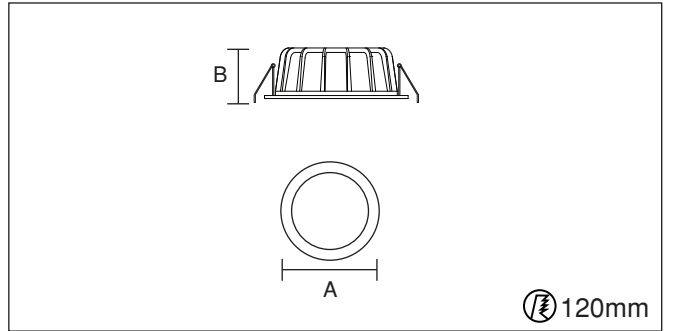

Locations INTERIOR Fixation Recessed

Hem konut hem profesyonel sektörlerde kullanabileceğiniz alçak tavanlı modern yaşam alanları için tercih edebileceğiniz spot serisi mekanlarınızı homojen aydınlatır.

Spot series that you can prefer for modern living spaces with low ceilings that you can use in both residential and professional sectors could illuminate your spaces homogeneously.

Code	Watt	Kelvin	Lümen	Kg	CRI	A	B	C
12023435	15 Watt	2700	1662	310gr.	80	140	42	-

- -Akıllı soğutma tasarımı.
- -1-10V, DALI ve switch dim seçenekleri bulunmaktadır.
- -Acil aydınlatma kit sistemi uygulanabilir.
- -Gövde elektrostatik toz boyalı,metal.
- -Standart renkler: beyaz, siyah, gri ve isteğe bağlı özel renk seçeneği mevcuttur.
- -Ledler OSRAM, Driver OSRAM,TRİDONİC ve MEANWELL markalıdır.

- -Clever thermal design
- -1-10V, DALI ve switch dim seçenekleri bulunmaktadır
- Emergency kit system can be integrated
- Electrostatic powder coated metal body.
- Basic colours: white, black, silver and special color options.
- OSRAM Leds,OSRAM,TRİDONİCS and MEANWELL drivers

Recessed / Gömme

Optic / Optik