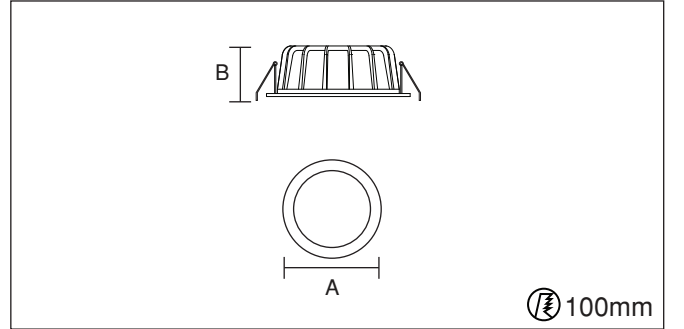

Locations INTERIOR Fixation Recessed

Hem konut hem profesyonel sektörlerde kullanabileceğiniz alçak tavanlı modern yaşam alanları için tercih edebileceğiniz spot serisi mekanlarınızı homojen aydınlatır.

Spot series that you can prefer for modern living spaces with low ceilings that you can use in both residential and professional sectors could illuminate your spaces homogeneously.

Code	Watt	Kelvin	Lümen	Kg	CRI	A	B	C
12023434	9.5 Watt	4000	1128	230gr.	80	115	42	-

- -Akıllı soğutma tasarımı.
- -1-10V, DALI ve switch dim seçenekleri bulunmaktadır.
- -Acil aydınlatma kit sistemi uygulanabilir.
- -Gövde elektrostatik toz boyalı,metal.
- -Standart renkler: beyaz, siyah, gri ve isteğe bağlı özel renk seçeneği mevcuttur.
- -Ledler OSRAM, Driver OSRAM,TRİDONİC ve MEANWELL markalıdır.

- -Clever thermal design
- -1-10V, DALI ve switch dim seçenekleri bulunmaktadır
- Emergency kit system can be integrated
- Electrostatic powder coated metal body.
- Basic colours: white, black, silver and special color options.
- OSRAM Leds,OSRAM,TRİDONİCS and MEANWELL drivers

Recessed / Gömme

Optic / Optik