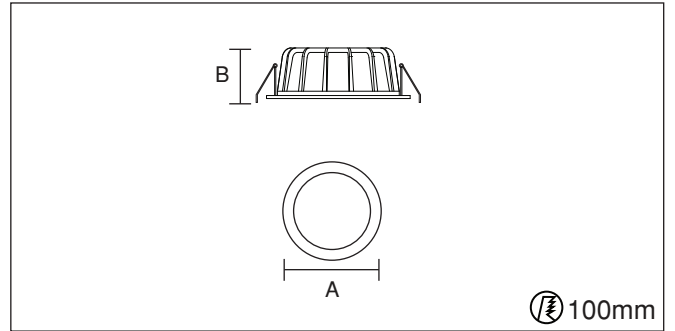

Locations INTERIOR Fixation Recessed

Hem konut hem profesyonel sektörlerde kullanabileceğiniz alçak tavanlı modern yaşam alanları için tercih edebileceğiniz spot serisi mekanlarınızı homojen aydınlatır.

Spot series that you can prefer for modern living spaces with low ceilings that you can use in both residential and professional sectors could illuminate your spaces homogeneously.

Code	Watt	Kelvin	Lümen	Kg	CRI	A	B	C
12023433	9.5 Watt	3000	1075	230gr.	80	115	42	-

- -Akıllı soğutma tasarımı.
- -1-10V, DALI ve switch dim seçenekleri bulunmaktadır.
- -Acil aydınlatma kit sistemi uygulanabilir.
- -Gövde elektrostatik toz boyalı,metal.
- -Standart renkler: beyaz, siyah, gri ve isteğe bağlı özel renk seçeneği mevcuttur.
- -Ledler OSRAM, Driver OSRAM,TRİDONİC ve MEANWELL markalıdır.

- -Clever thermal design
- -1-10V, DALI ve switch dim seçenekleri bulunmaktadır
- Emergency kit system can be integrated
- Electrostatic powder coated metal body.
- Basic colours: white, black, silver and special color options.
- OSRAM Leds,OSRAM,TRİDONİCS and MEANWELL drivers

Recessed / Gömme

Optic / Optik