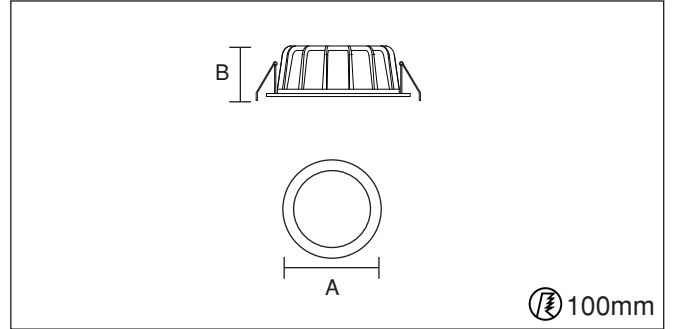

Locations INTERIOR Fixation Recessed

Hem konut hem profesyonel sektörlerde kullanabileceğiniz alçak tavanlı modern yaşam alanları için tercih edebileceğiniz spot serisi mekanlarınızı homojen aydınlatır.

Spot series that you can prefer for modern living spaces with low ceilings that you can use in both residential and professional sectors could illuminate your spaces homogeneously.

Code	Watt	Kelvin	Lümen	Kg	CRI	A	B	C
12023432	9.5 Watt	2700	1044	230gr.	80	115	42	-

- -Akıllı soğutma tasarımı.
- -1-10V, DALI ve switch dim seçenekleri bulunmaktadır.
- -Acil aydınlatma kit sistemi uygulanabilir.
- -Gövde elektrostatik toz boyalı,metal.
- -Standart renkler: beyaz, siyah, gri ve isteğe bağlı özel renk seçeneği mevcuttur.
- -Ledler OSRAM, Driver OSRAM,TRİDONİC ve MEANWELL markalıdır.

- -Clever thermal design
- -1-10V, DALI ve switch dim seçenekleri bulunmaktadır
- Emergency kit system can be integrated
- Electrostatic powder coated metal body.
- Basic colours: white, black, silver and special color options.
- OSRAM Leds,OSRAM,TRİDONİCS and MEANWELL drivers

Recessed / Gömme Optic / Optik