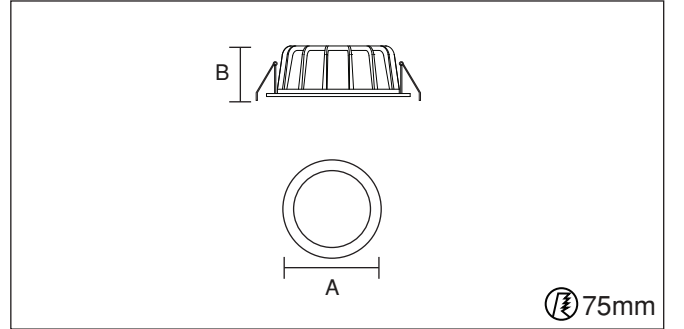

Locations INTERIOR Fixation Recessed

Hem konut hem profesyonel sektörlerde kullanabileceğiniz alçak tavanlı modern yaşam alanları için tercih edebileceğiniz spot serisi mekanlarınızı homojen aydınlatır.

Spot series that you can prefer for modern living spaces with low ceilings that you can use in both residential and professional sectors could illuminate your spaces homogeneously.

Code	Watt	Kelvin	Lümen	Kg	CRI	A	B	C
12023429	6 Watt	4000	746	135gr.	80	87	42	-

- -Akıllı soğutma tasarımı.
- -1-10V, DALI ve switch dim seçenekleri bulunmaktadır.
- -Acil aydınlatma kit sistemi uygulanabilir.
- -Gövde elektrostatik toz boyalı,metal.
- -Standart renkler: beyaz, siyah, gri ve isteğe bağlı özel renk seçeneği mevcuttur.
- -Ledler OSRAM, Driver OSRAM,TRİDONİC ve MEANWELL markalıdır.

- -Clever thermal design
- -1-10V, DALI ve switch dim seçenekleri bulunmaktadır
- Emergency kit system can be integrated
- Electrostatic powder coated metal body.
- Basic colours: white, black, silver and special color options.
- OSRAM Leds,OSRAM,TRİDONİCS and MEANWELL drivers

Recessed / Gömme

Optic / Optik