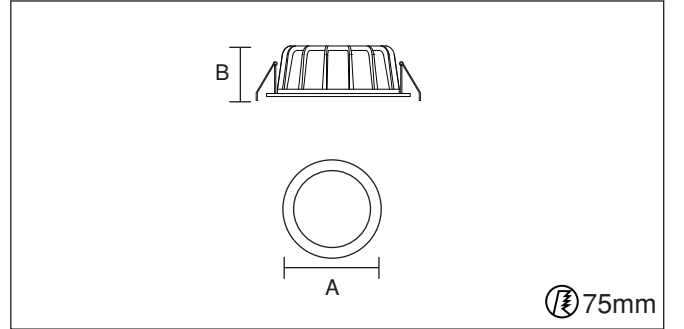

Locations INTERIOR Fixation Recessed

Hem konut hem profesyonel sektörlerde kullanabileceğiniz alçak tavanlı modern yaşam alanları için tercih edebileceğiniz spot serisi mekanlarınızı homojen aydınlatır.

Spot series that you can prefer for modern living spaces with low ceilings that you can use in both residential and professional sectors could illuminate your spaces homogeneously.

Code	Watt	Kelvin	Lümen	Kg	CRI	A	B	C
12023430	6Watt	3000	711	135gr.	80	87	42	-

- -Akıllı soğutma tasarımı.
- -1-10V, DALI ve switch dim seçenekleri bulunmaktadır.
- -Acil aydınlatma kit sistemi uygulanabilir.
- -Gövde elektrostatik toz boyalı,metal.
- -Standart renkler: beyaz, siyah, gri ve isteğe bağlı özel renk seçeneği mevcuttur.
- -Ledler OSRAM, Driver OSRAM,TRİDONİC ve MEANWELL markalıdır.

- -Clever thermal design
- -1-10V, DALI ve switch dim seçenekleri bulunmaktadır
- Emergency kit system can be integrated
- Electrostatic powder coated metal body.
- Basic colours: white, black, silver and special color options.
- OSRAM Leds,OSRAM,TRİDONİCS and MEANWELL drivers

Recessed / Gömme Optic / Optik