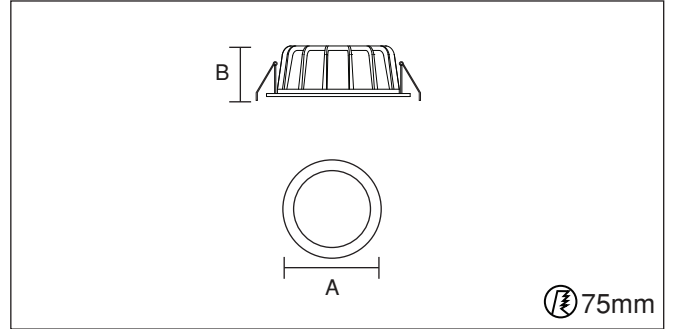

Locations INTERIOR Fixation Recessed

Hem konut hem profesyonel sektörlerde kullanabileceğiniz alçak tavanlı modern yaşam alanları için tercih edebileceğiniz spot serisi mekanlarınızı homojen aydınlatır.

Spot series that you can prefer for modern living spaces with low ceilings that you can use in both residential and professional sectors could illuminate your spaces homogeneously.

Code	Watt	Kelvin	Lümen	Kg	CRI	A	B	C
12023429	6 Watt	2700	691	135gr.	80	87	42	-

- -Akıllı soğutma tasarımı.
- -1-10V, DALI ve switch dim seçenekleri bulunmaktadır.
- -Acil aydınlatma kit sistemi uygulanabilir.
- -Gövde elektrostatik toz boyalı,metal.
- -Standart renkler: beyaz, siyah, gri ve isteğe bağlı özel renk seçeneği mevcuttur.
- -Ledler OSRAM, Driver OSRAM,TRİDONİC ve MEANWELL markalıdır.

- -Clever thermal design
- -1-10V, DALI ve switch dim seçenekleri bulunmaktadır
- Emergency kit system can be integrated
- Electrostatic powder coated metal body.
- Basic colours: white, black, silver and special color options.
- OSRAM Leds,OSRAM,TRİDONİCS and MEANWELL drivers

Recessed / Gömme

Optic / Optik